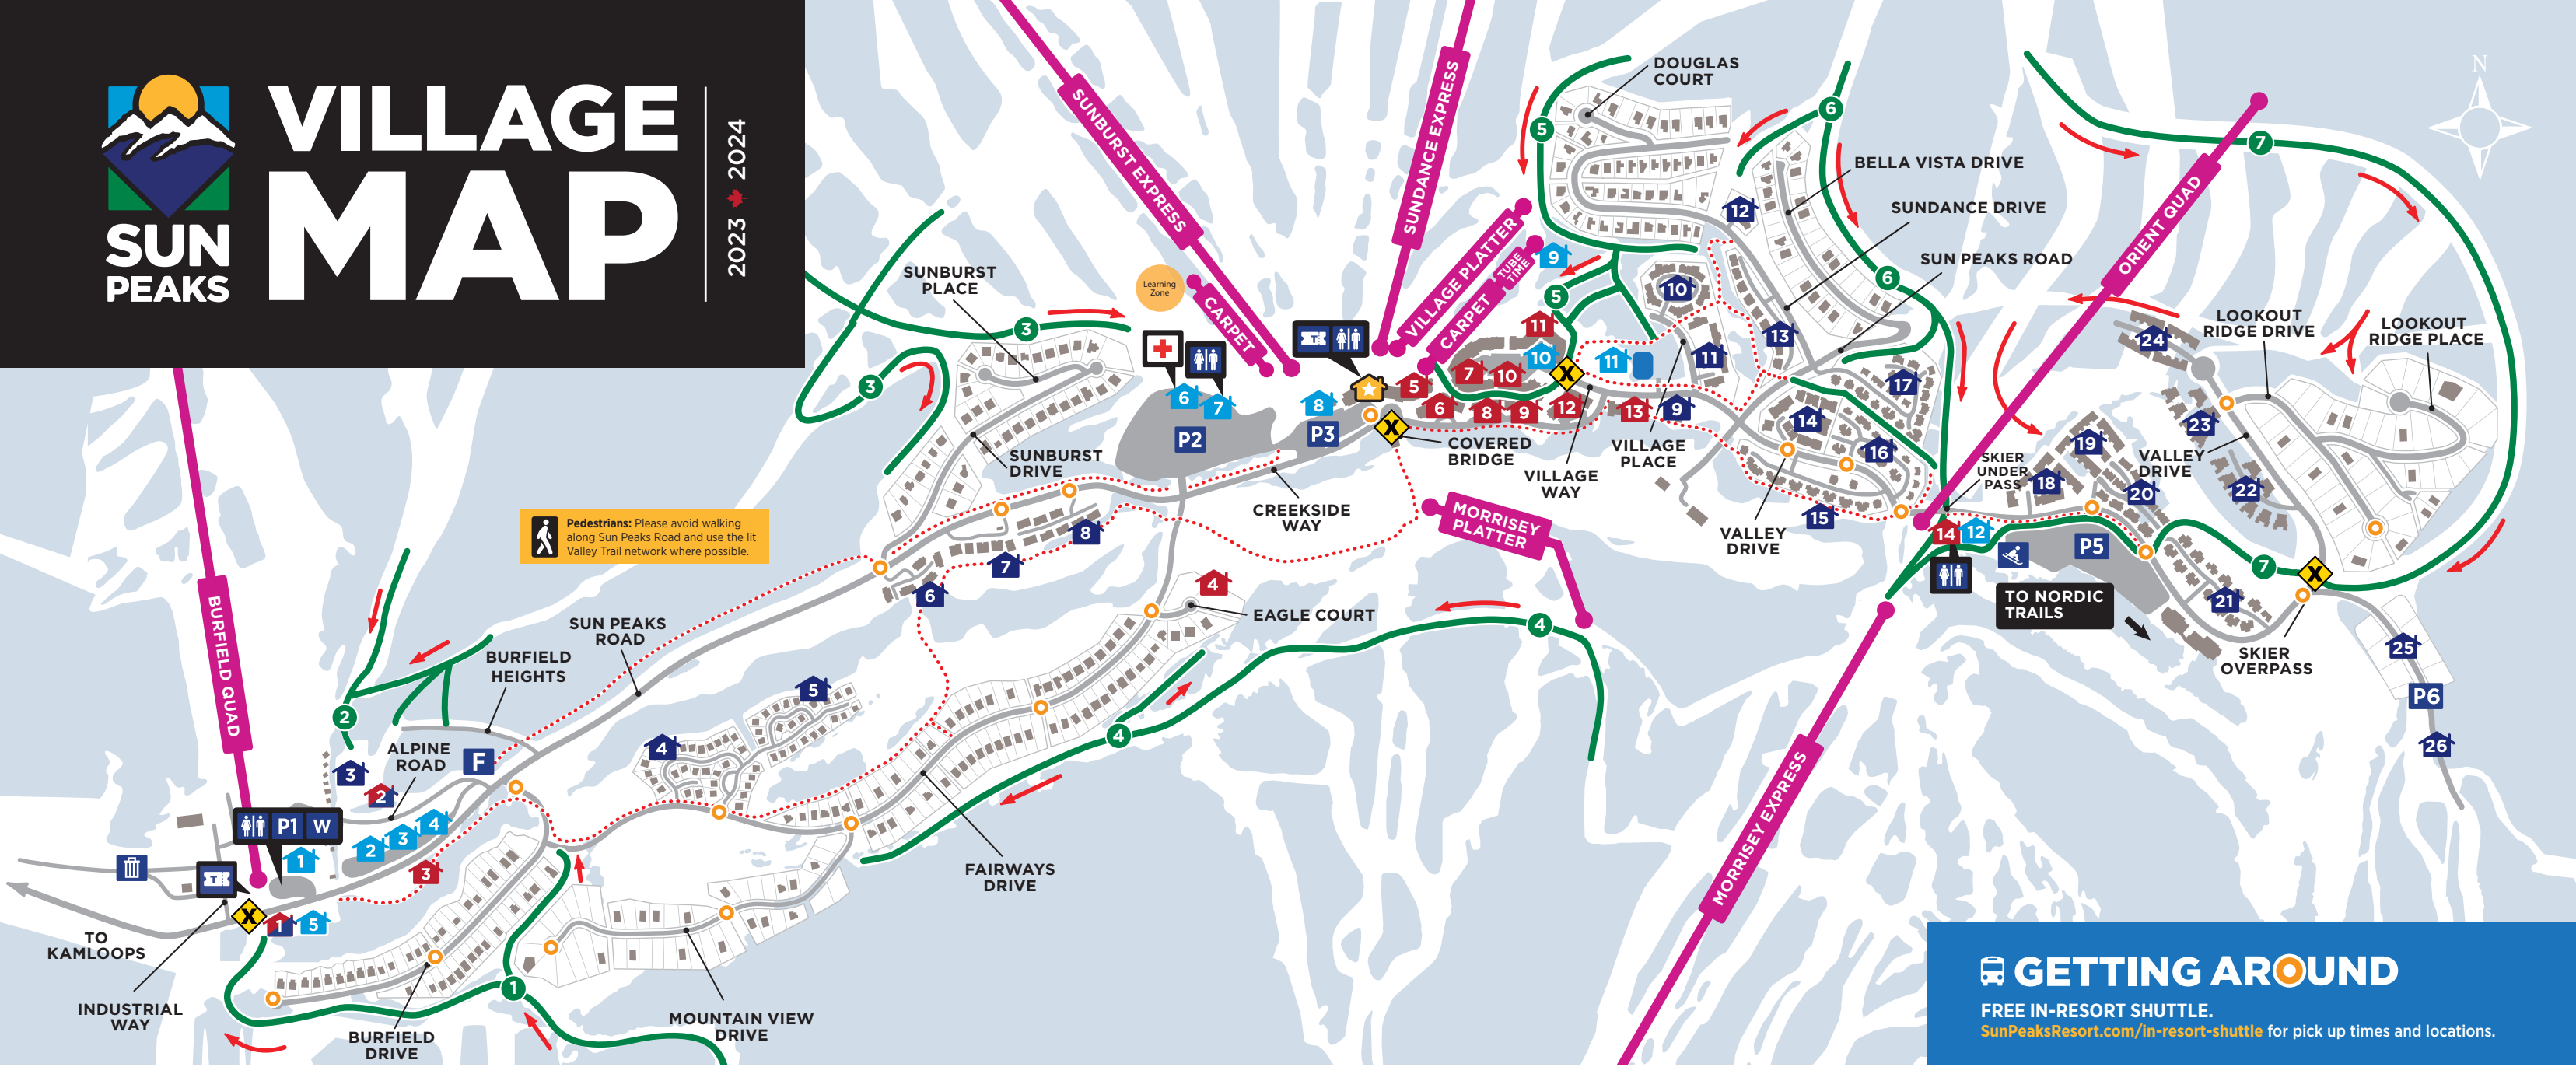

SUN PEAKS VILLAGE MAP

2023  2024

 Pedestrians: Please avoid walking along Sun Peaks Road and use the lit Valley Trail network where possible.

GETTING AROUND

FREE IN-RESORT SHUTTLE.
SunPeaksResort.com/in-resort-shuttle for pick up times and locations.

LEGEND

-  Ticket Kiosk
-  Restrooms
-  Parking Lot
-  Valley Trail
-  First Aid Clinic
-  Fire Department
-  Garbage Disposal
-  Road Crossing
-  Toboggan Area
-  Ski Direction
-  Skating Rink
-  Warming Hut
-  Bus Stop
-  In-resort Shuttle

SKI-IN / SKI-OUT ACCESS

- 1 Burfield Drive | Burfield West** Access from the top of the Morrisey Express chairlift; take 'Back In Time' to Burfield Drive
- 2 Burfield Heights | Peaks West** Access from the top of the Sunburst Express chairlift; take 'Munro Ridge', or 'Cahilty' to '5 Mile' to 'Burfield Outrun'
- 3 Sunburst Drive** Access from the top of the Sunburst Express chairlift; take 'Munro Ridge' to 'Runaway Lane', or 'Burfield Outrun' to 'Connector'
- 4 Fairways Drive** Access from the Morrisey Platter or the top of Morrisey Express chairlift; take 'Grand Return' to 'Home Run' to 'Fairways Ski Back'
- 5 Sundance Drive** Access from the Village Platter, Sundance Express chairlift or Orient Quad; take 'Rambler' to 'Gentle Giant'
- 6 Bella Vista Drive** Access from the top of the Sundance Express chairlift or Orient Quad; take 'Rambler' to 'Mt. Morrisey Connector'
- 7 East Village** Access from the top of the Sundance Express chairlift or Orient Quad; take 'Rambler' to 'East Village Ski Way'